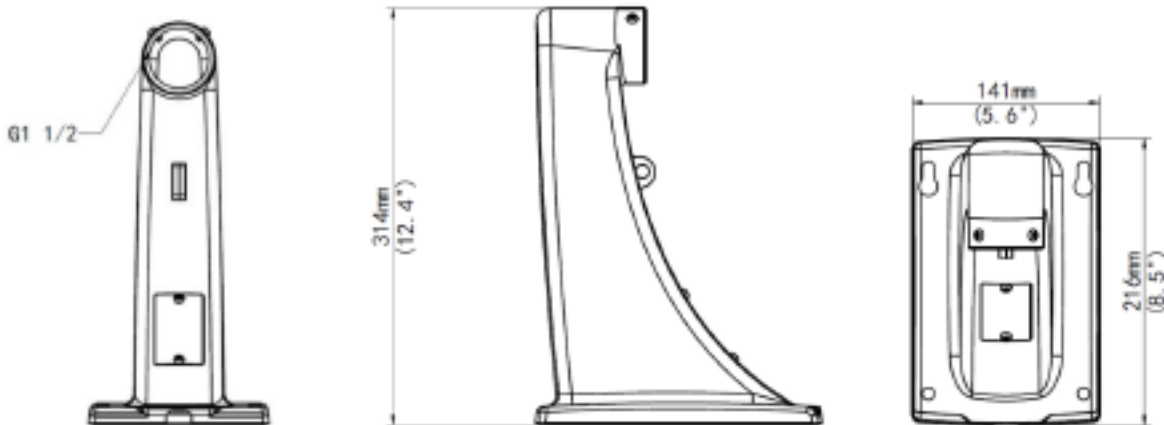

Bracket	
Dimensions	216 x 141 x 314mm
Weight	1.0kg
Material	Aluminum alloy

Used for: INLGDO4PTZ25X

**XLGWE45A
Junction Box**

*Design and specifications are subjects to change without notice.